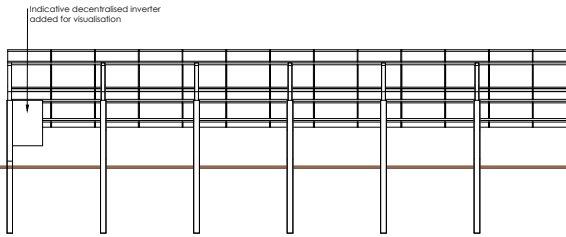

Plan View

Front Elevation

Rear Elevation

Side Elevation

rev:	date:	details:
 <p>The Old Dairy Yarworth Cheltenham Gloucestershire GL54 3LQ tel: 01285 721072</p>		
client: Novus R S Ltd		
project: Cefn Park		
title: PV Panel Details		
scale: 1:200	date: 22/10/21	drawn by: SJ
		checked by: JLB
		size: A4
Project ref: 321	dwg no: CE-321-12-1	file: