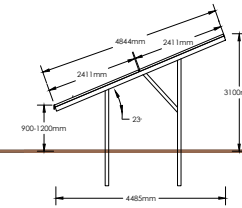

Plan View

Front Elevation

Rear Elevation

Side Elevation

rev:	date:	details:
 <p>The Old Dairy Yarworth Cheltenham Gloucestershire GL54 3LQ tel: 01285 721072</p>		
client: Novus R S Ltd		
project: Cefn Park		
title: PV Panel Details		
scale: 1:200	date: 22/10/21	drawn by: SJ
		checked by: JLB
		size: A4
Project ref: 321	dwg no: CE-321-12-1	file: