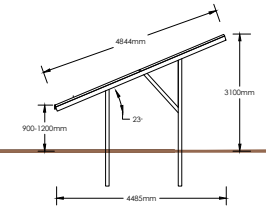

Plan View

Front Elevation

Rear Elevation

Side Elevation

rev:	date:	details:
 <p>The Old Dairy Yarworth Cheltenham Gloucestershire GL54 3LQ tel: 01285 721072</p>		
client: Novus R S Ltd		
project: Cefn Park		
title: PV Panel Details		
scale: 1:200	date: 22/10/21	drawn by: SJ
		checked by: JLB
		size: A4
Project ref: 321	dwg no: CE-321-12-1	file: